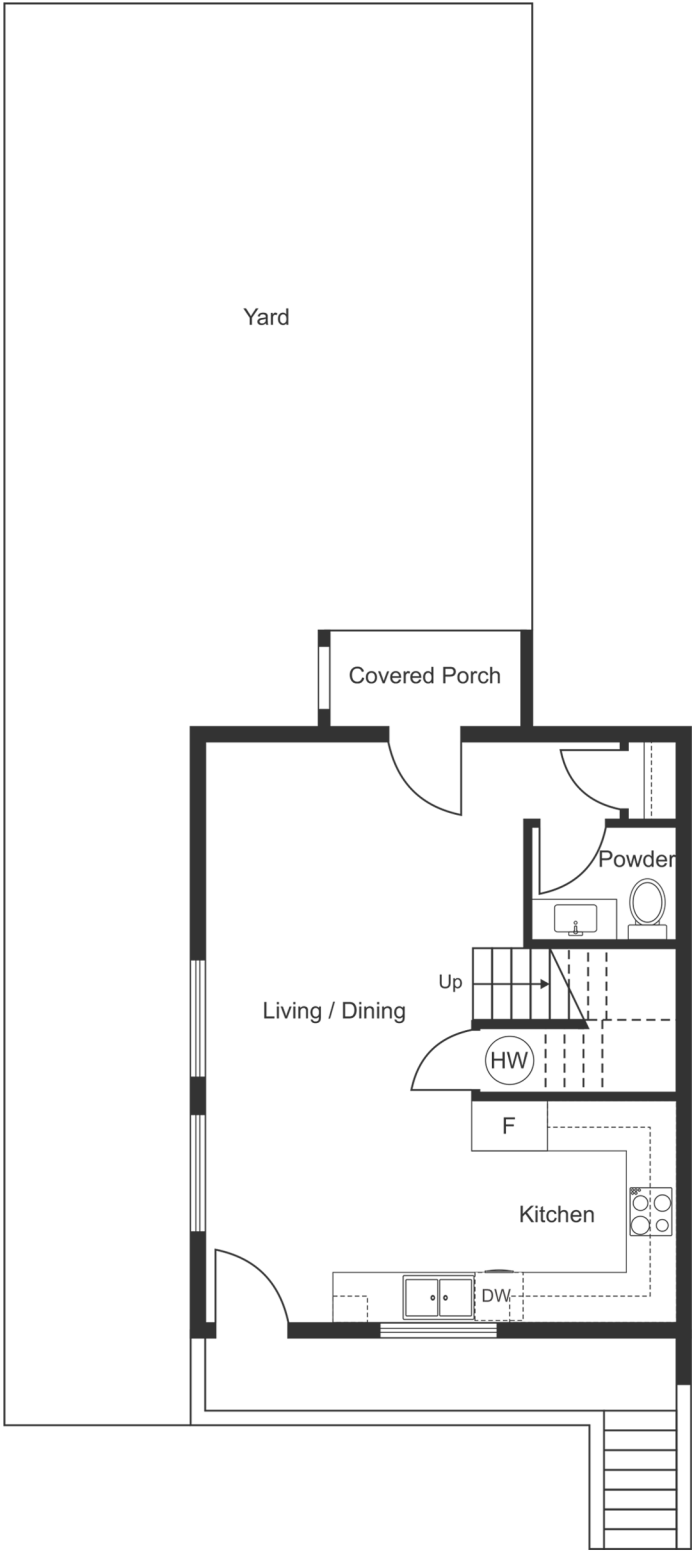

NEW BRIGHTON

UNIT 2

3 Bedroom / 1069.93 Sq. Ft.

Level 1 / 539.27 Sq. Ft.

Level 2 / 530.66 Sq. Ft.