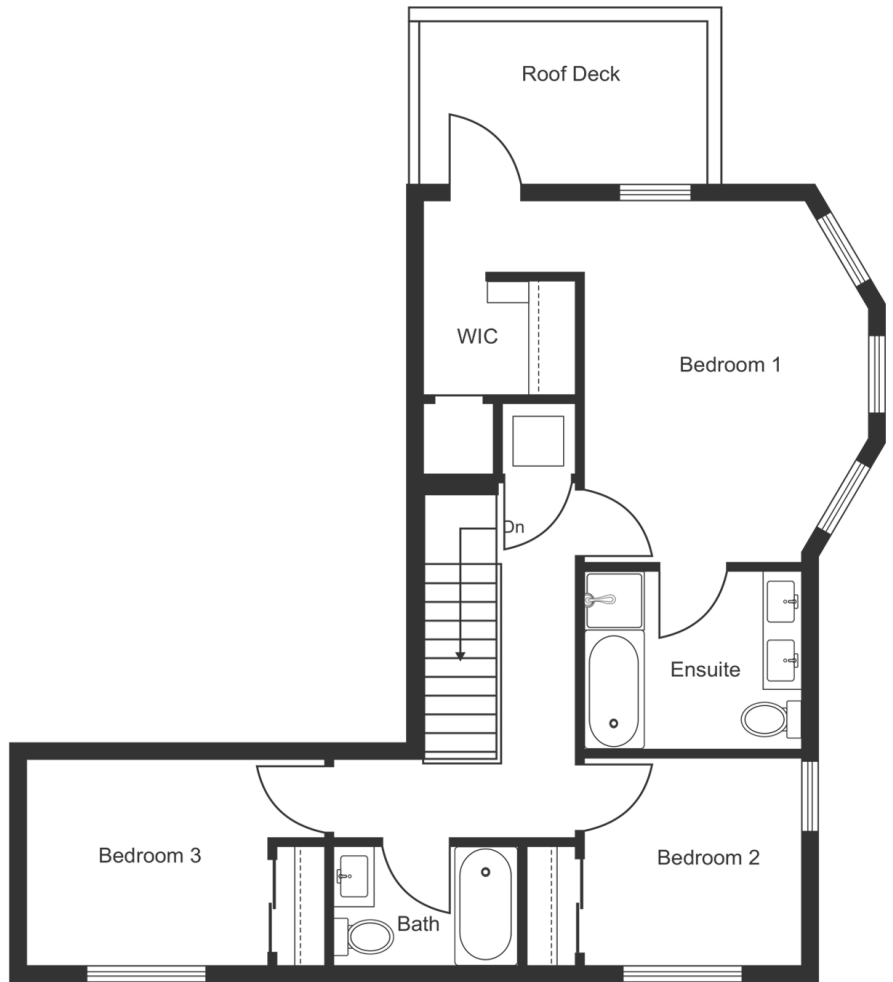

NEW BRIGHTON

UNIT 3

3 Bedroom / 1328.27 Sq. Ft.

Level 1 / 571.56 Sq. Ft.

Level 2 / 756.70 Sq. Ft.