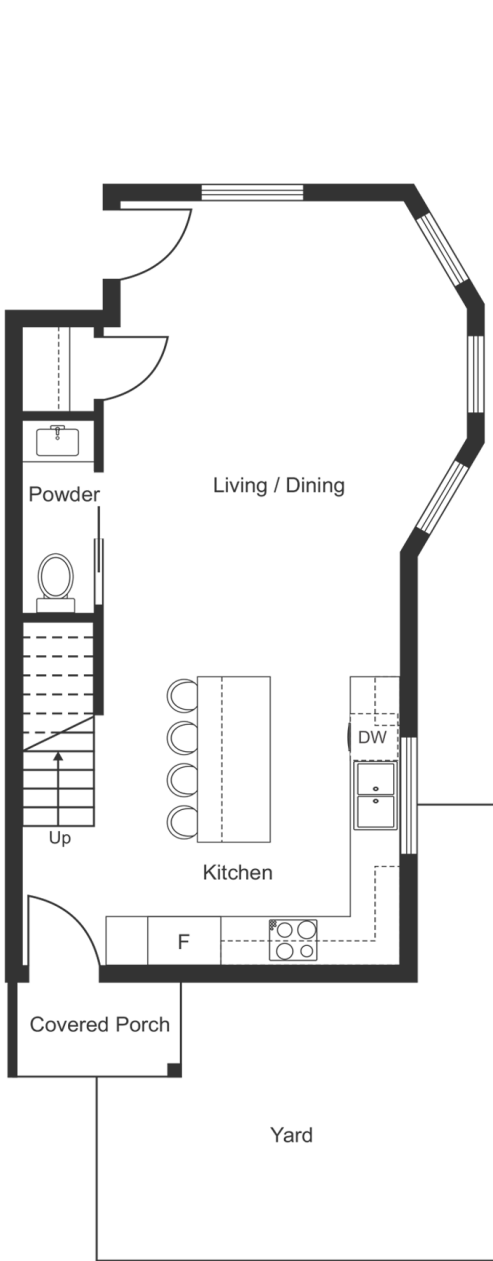

NEW BRIGHTON

UNIT 3

3 Bedroom / 1328.27 Sq. Ft.

Level 1 / 571.56 Sq. Ft.

Level 2 / 756.70 Sq. Ft.