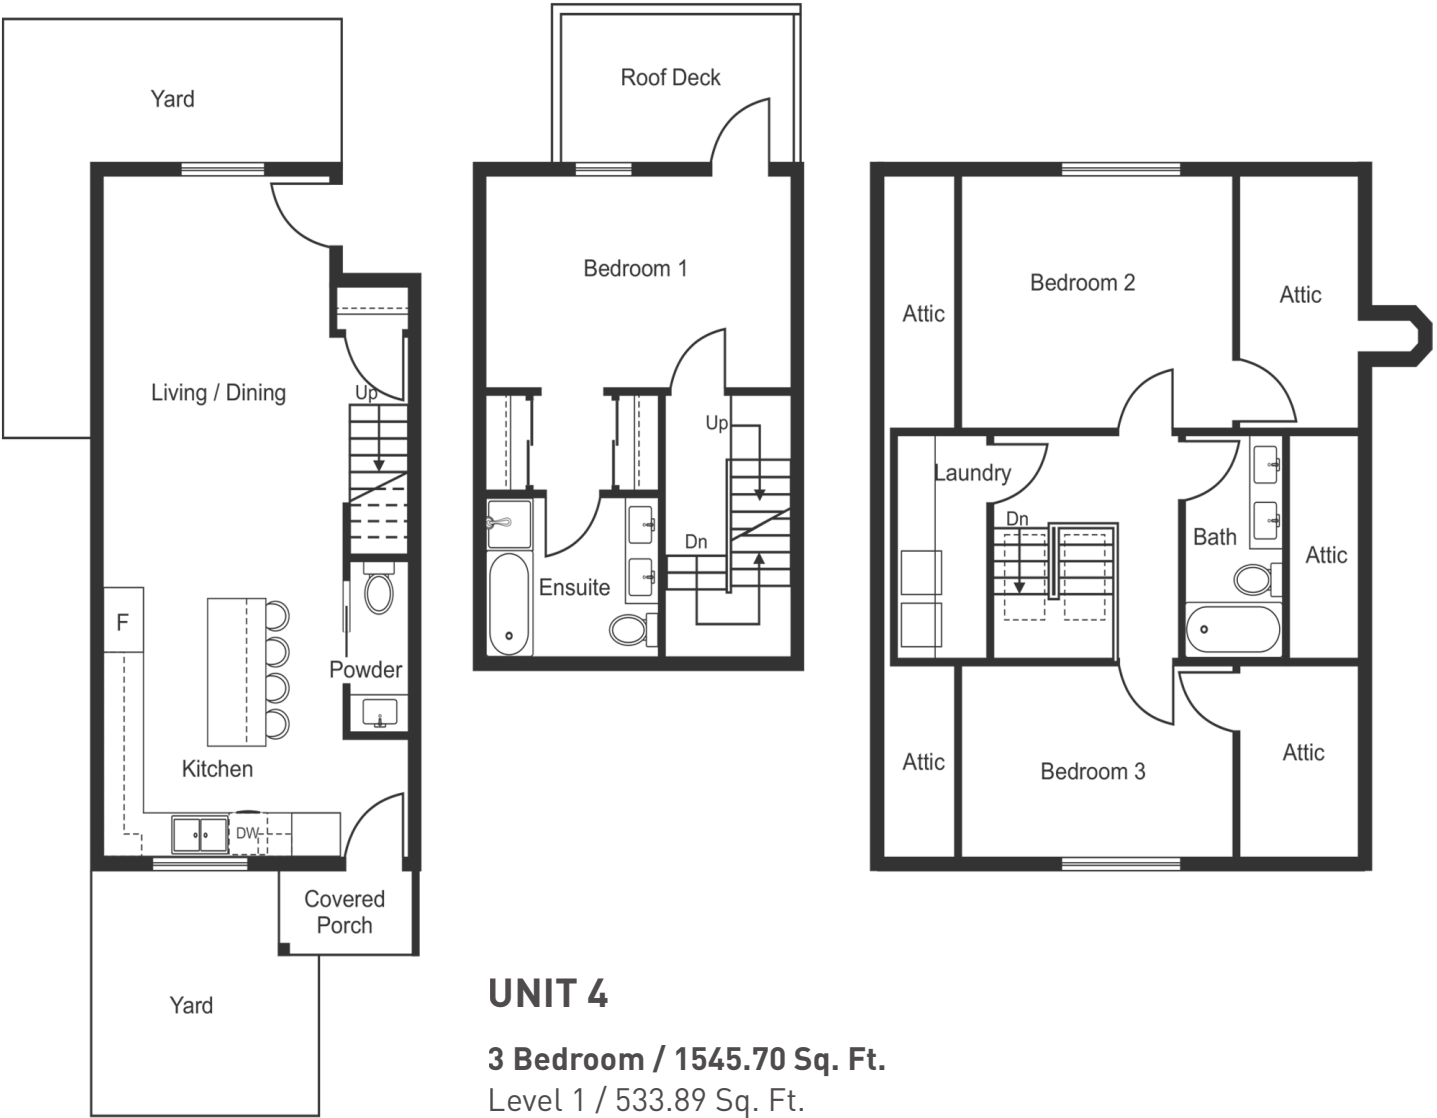

NEW BRIGHTON

UNIT 4

3 Bedroom / 1545.70 Sq. Ft.

Level 1 / 533.89 Sq. Ft.

Level 2 / 399.34 Sq. Ft.

Level 3 / 612.46 Sq. Ft.