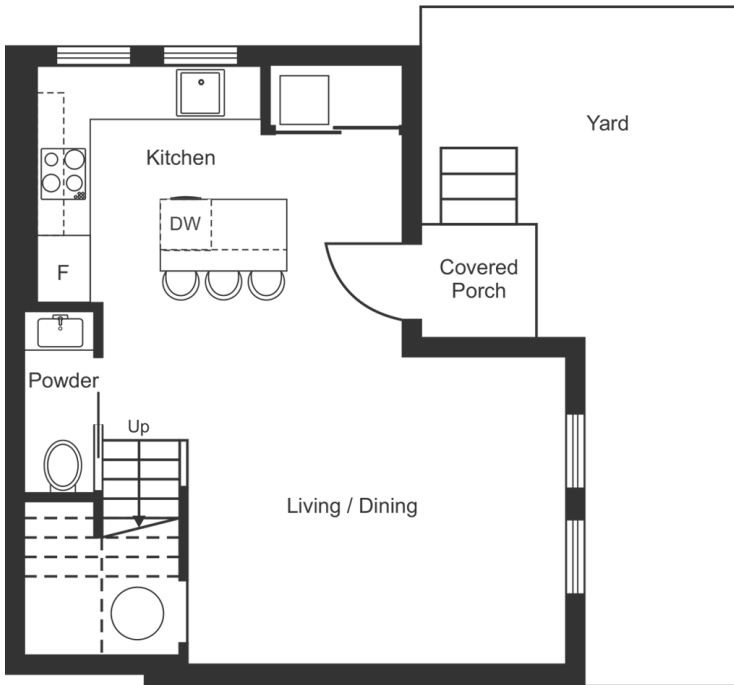

NEW BRIGHTON

UNIT 6

2 Bedroom / 897.71 Sq. Ft.

Level 1 / 491.91 Sq. Ft.

Level 2 / 405.80 Sq. Ft.