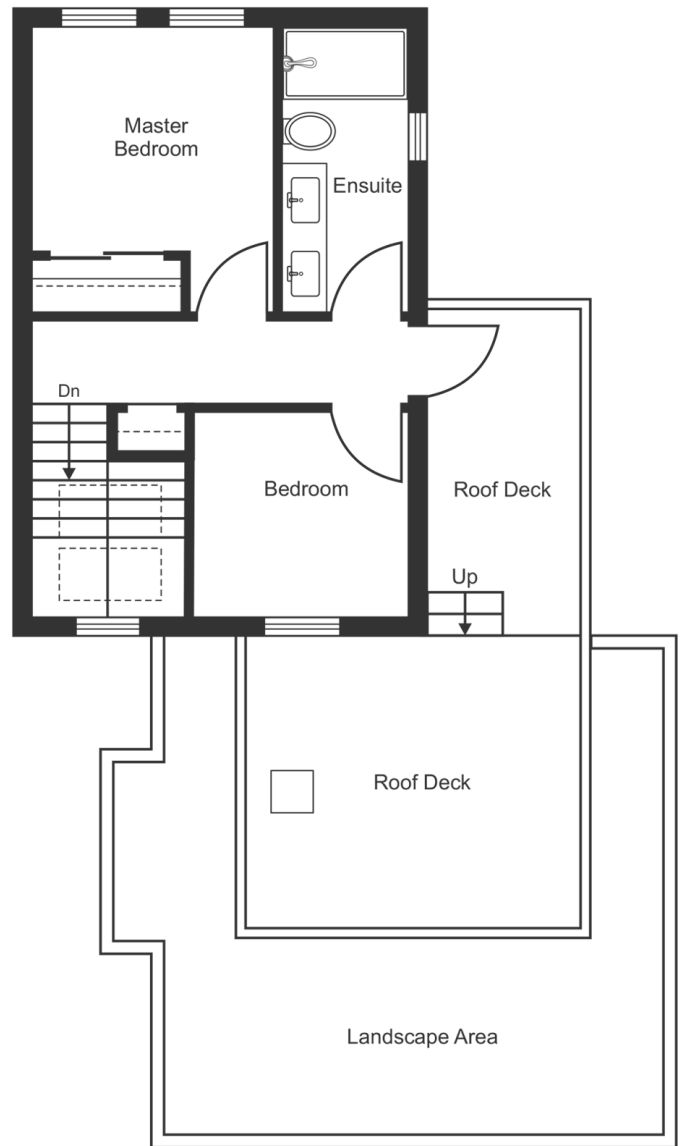

NEW BRIGHTON

UNIT 6

2 Bedroom / 897.71 Sq. Ft.

Level 1 / 491.91 Sq. Ft.

Level 2 / 405.80 Sq. Ft.